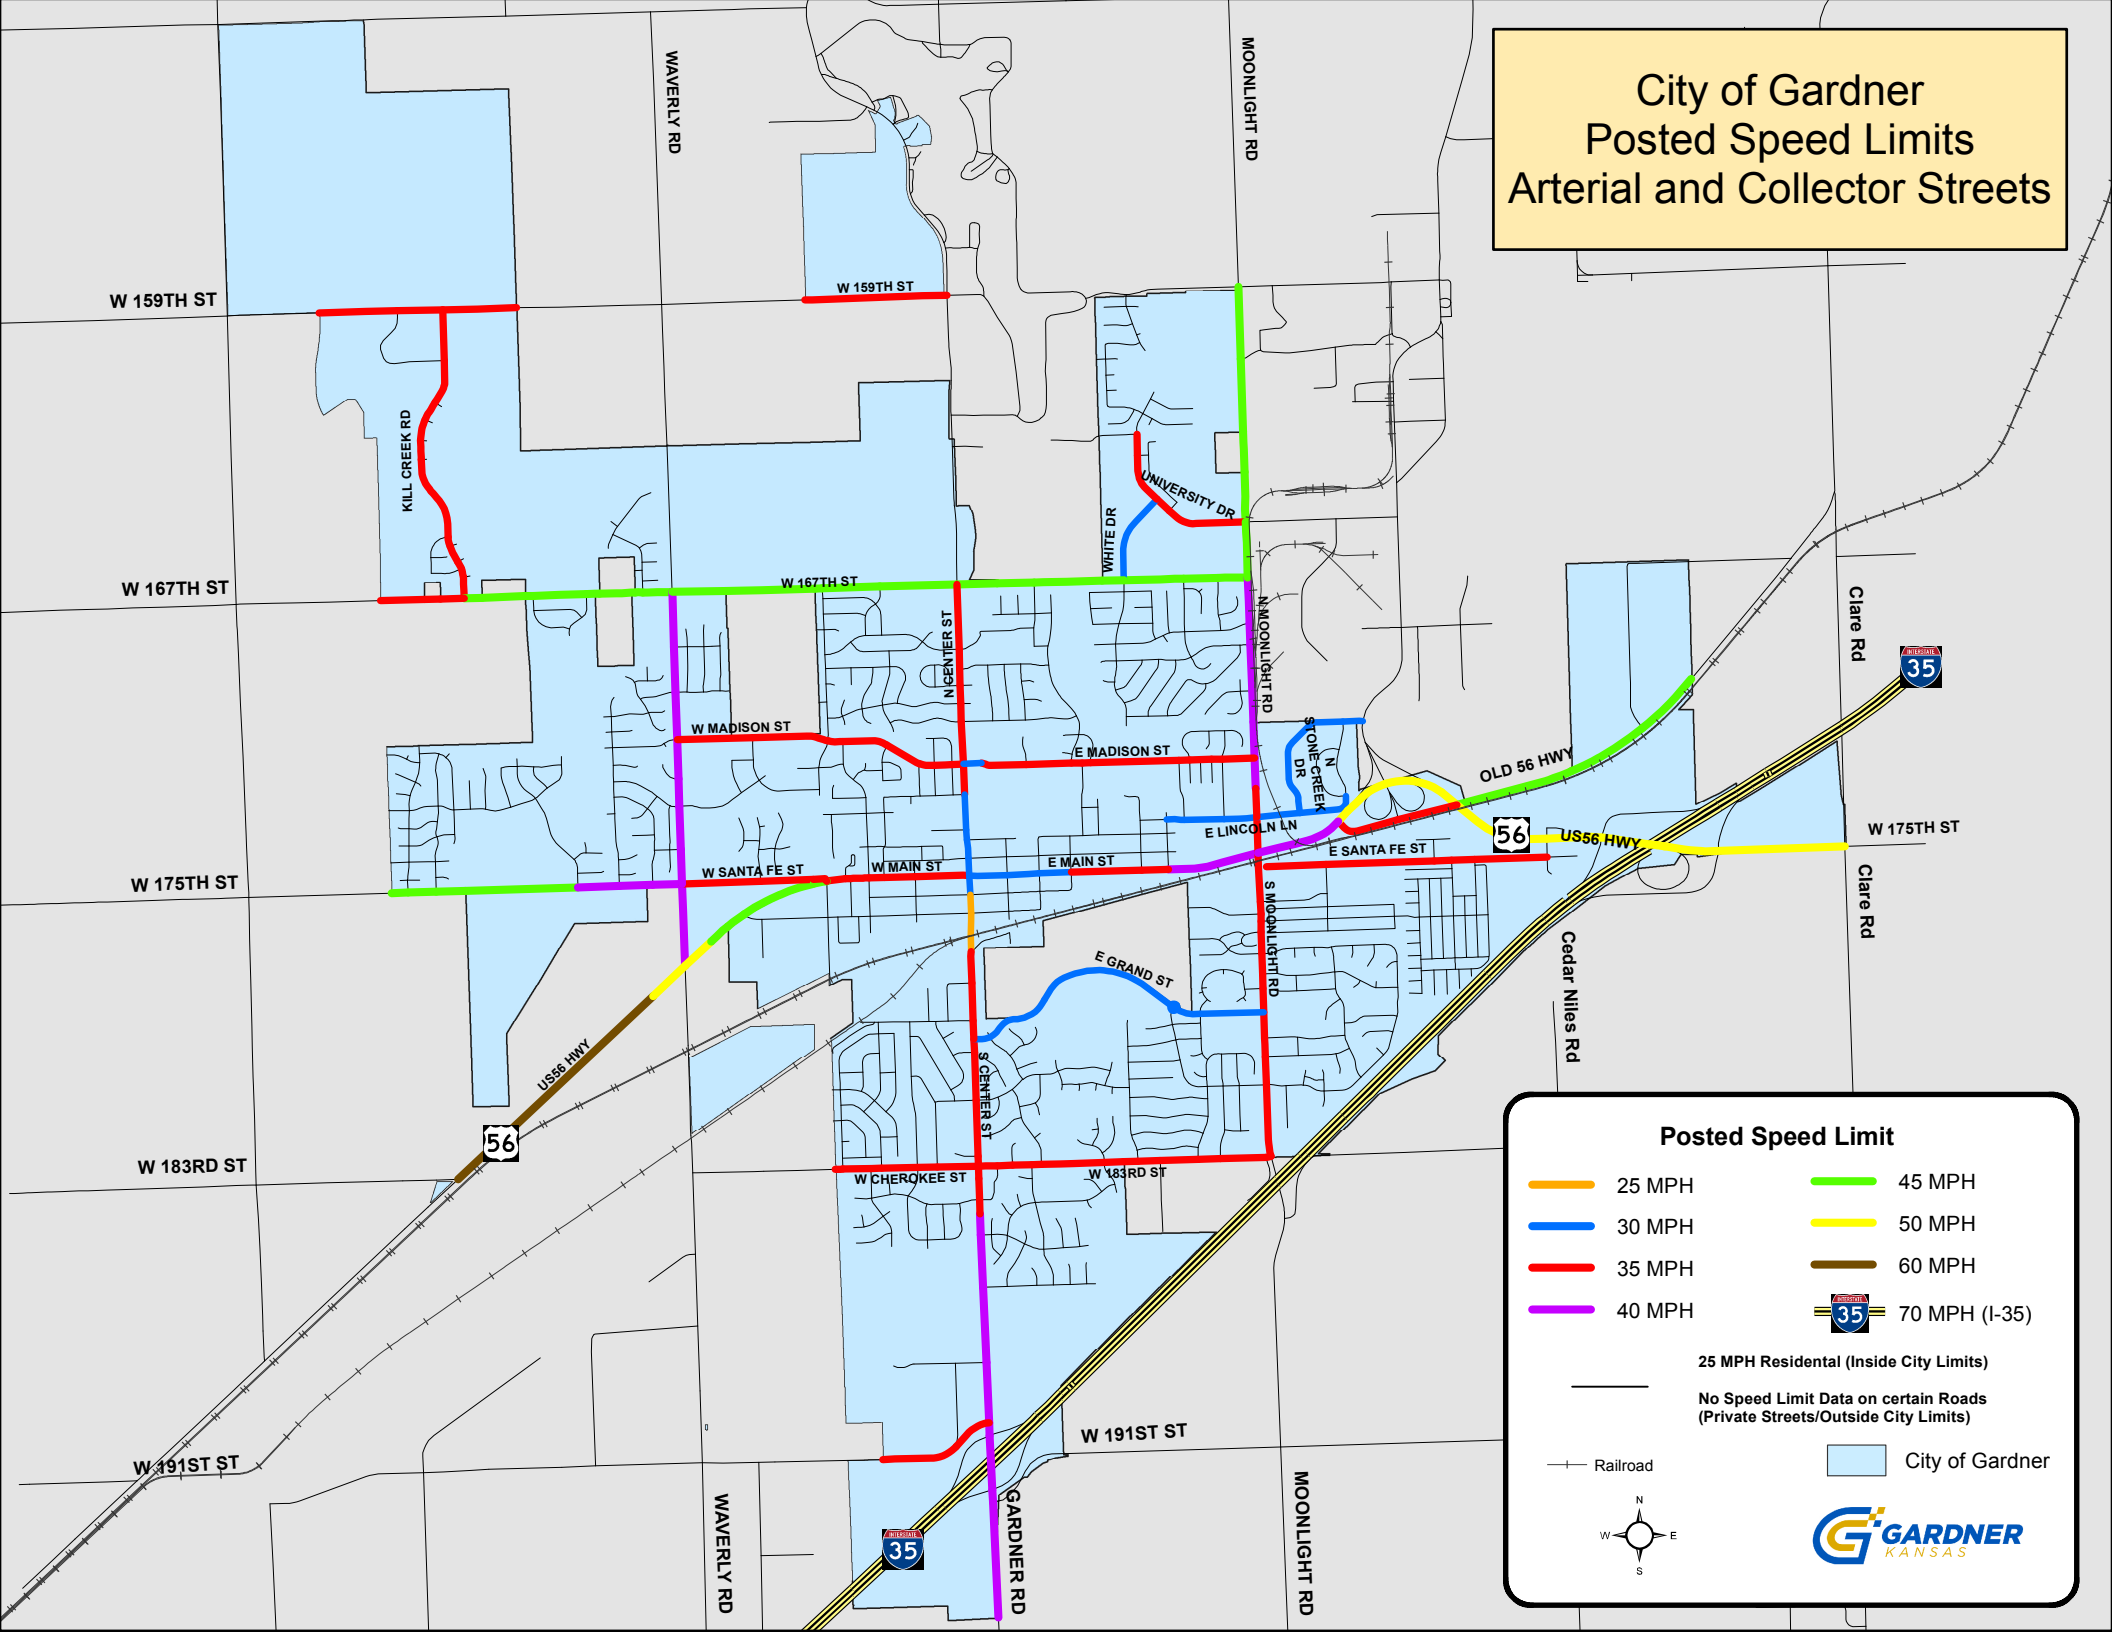

City of Gardner Posted Speed Limits Arterial and Collector Streets

Posted Speed Limit

 25 MPH	 45 MPH
 30 MPH	 50 MPH
 35 MPH	 60 MPH
 40 MPH	 70 MPH (I-35)

 25 MPH Residential (Inside City Limits)
 No Speed Limit Data on certain Roads (Private Streets/Outside City Limits)

 Railroad

 City of Gardner