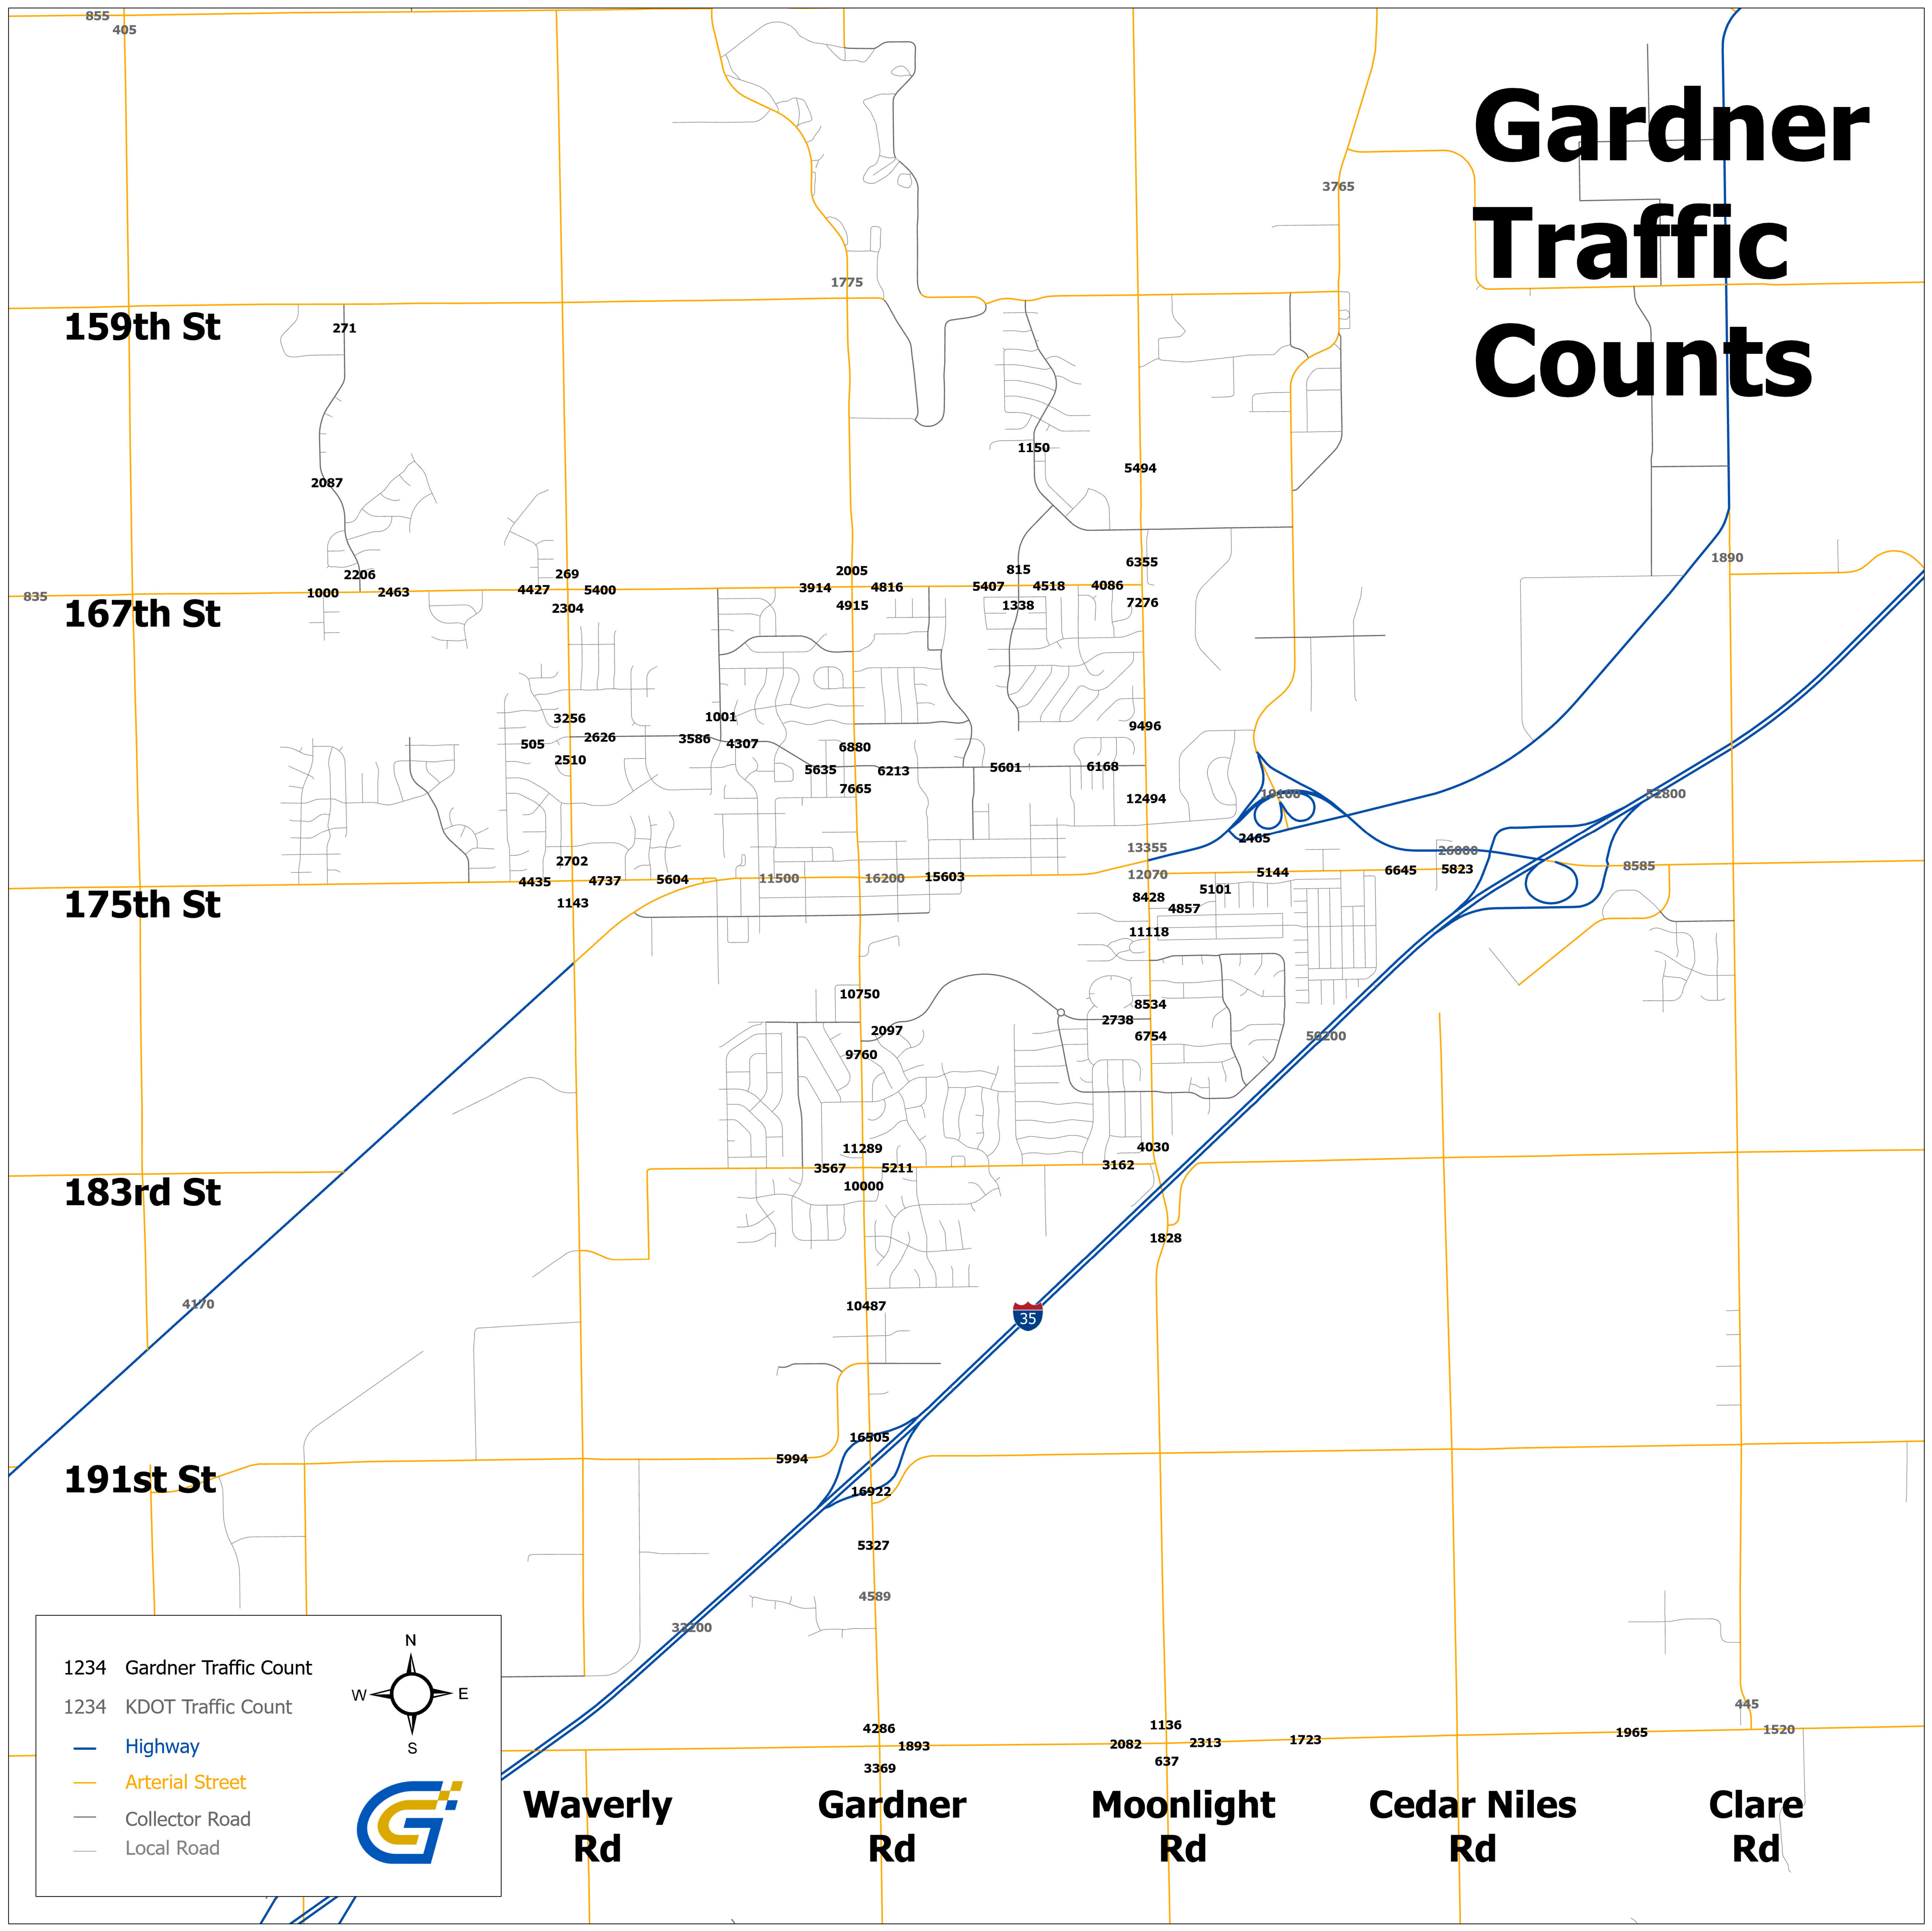

Gardner Traffic Counts

1234 Gardner Traffic Count
 1234 KDOT Traffic Count

- Highway
- Arterial Street
- Collector Road
- Local Road